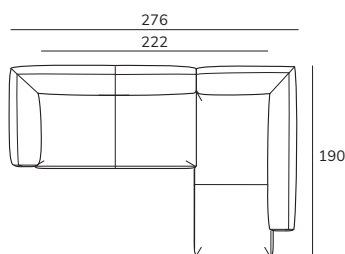

mauerick poef large

95x78 cm

BxDxH cm 95x78x41

stof	prijs incl. BTW
Oxford	€ 975
Re-wool, Jaali	€ 1.025
Fiord, Steelcut Trio	€ 1.150
Vidar, Baru, Mosaic, Hallingdal	€ 1.300
Coda, Sisu	€ 1.350
Gentle	€ 1.450