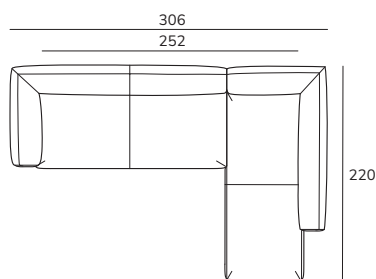

maverick b8

combinatie

daybed large links
2,5 zits arm rechts

stof	prijs incl. BTW
Oxford	€ 7.350
Re-wool, Jaali	€ 7.950
Fiord, Steelcut Trio	€ 8.650
Vidar, Baru, Mosaic, Hallingdal	€ 9.050
Coda, Sisu	€ 9.850
Gentle	€ 10.350