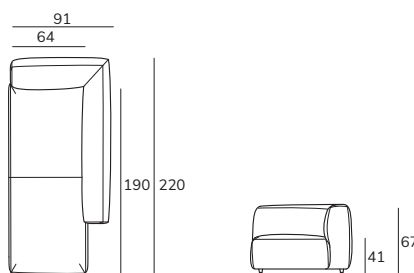

maverick daybed medium links

190 cm

BxDxH cm 91x190x67

stof	prijs incl. BTW
Oxford	€ 3.850
Re-wool, Jaali	€ 4.050
Fiord, Steelcut Trio	€ 4.400
Vidar, Baru, Mosaic, Hallingdal	€ 4.600
Coda, Sisu	€ 5.000
Gentle	€ 5.250

mauerick daybed medium rechts

190 cm

BxDxH cm 91x190x67

stof	prijs incl. BTW
Oxford	€ 3.850
Re-wool, Jaali	€ 4.050
Fiord, Steelcut Trio	€ 4.400
Vidar, Baru, Mosaic, Hallingdal	€ 4.600
Coda, Sisu	€ 5.000
Gentle	€ 5.250

mauerick daybed large links

220 cm

BxDxH cm 91x220x67

stof	prijs incl. BTW
Oxford	€ 3.900
Re-wool, Jaali	€ 4.050
Fiord, Steelcut Trio	€ 4.400
Vidar, Baru, Mosaic, Hallingdal	€ 4.600
Coda, Sisu	€ 5.000
Gentle	€ 5.250