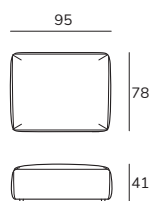

mauerick daybed medium rechts

190 cm

BxDxH cm 91x190x67

stof	prijs incl. BTW
Oxford	€ 3.850
Re-wool, Jaali	€ 4.050
Fiord, Steelcut Trio	€ 4.400
Vidar, Baru, Mosaic, Hallingdal	€ 4.600
Coda, Sisu	€ 5.000
Gentle	€ 5.250

mauerick daybed large links

220 cm

BxDxH cm 91x220x67

stof	prijs incl. BTW
Oxford	€ 3.900
Re-wool, Jaali	€ 4.050
Fiord, Steelcut Trio	€ 4.400
Vidar, Baru, Mosaic, Hallingdal	€ 4.600
Coda, Sisu	€ 5.000
Gentle	€ 5.250

mauerick daybed large rechts

220 cm

BxDxH cm 91x220x67

stof	prijs incl. BTW
Oxford	€ 3.900
Re-wool, Jaali	€ 4.050
Fiord, Steelcut Trio	€ 4.400
Vidar, Baru, Mosaic, Hallingdal	€ 4.600
Coda, Sisu	€ 5.000
Gentle	€ 5.250