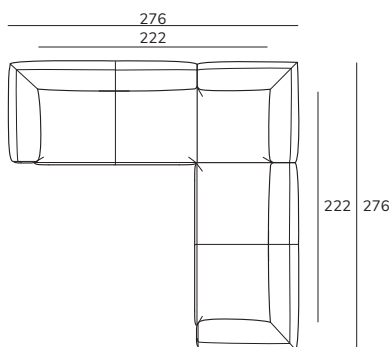

mauerick c19

combinatie

2,5 zits arm links
hoekelement
2,5 zits arm rechts

stof	prijs incl. BTW
Oxford	€ 8.600
Re-wool, Jaali	€ 9.200
Fiord, Steelcut Trio	€ 9.900
Vidar, Baru, Mosaic, Hallingdal	€ 10.300
Coda, Sisu	€ 11.100
Gentle	€ 11.600

mauerick c20

combinatie

2,5 zits arm links
hoekelement
3 zits arm rechts

stof	prijs incl. BTW
Oxford	€ 8.800
Re-wool, Jaali	€ 9.400
Fiord, Steelcut Trio	€ 10.100
Vidar, Baru, Mosaic, Hallingdal	€ 10.500
Coda, Sisu	€ 11.300
Gentle	€ 11.800

mauerick c24

combinatie

3 zits arm links
hoekelement
2,5 zits arm rechts

stof	prijs incl. BTW
Oxford	€ 8.800
Re-wool, Jaali	€ 9.400
Fiord, Steelcut Trio	€ 10.100
Vidar, Baru, Mosaic, Hallingdal	€ 10.500
Coda, Sisu	€ 11.300
Gentle	€ 11.800