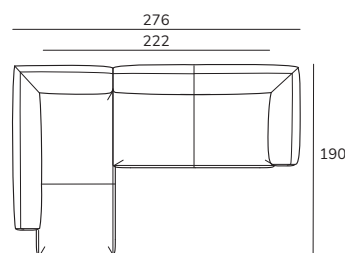

mauerick a7

combinatie

2,5 zits arm links
daybed medium rechts

stof	prijs incl. BTW
Oxford	€ 7.150
Re-wool, Jaali	€ 7.750
Fiord, Steelcut Trio	€ 8.450
Vidar, Baru, Mosaic, Hallingdal	€ 8.850
Coda, Sisu	€ 9.650
Gentle	€ 10.150