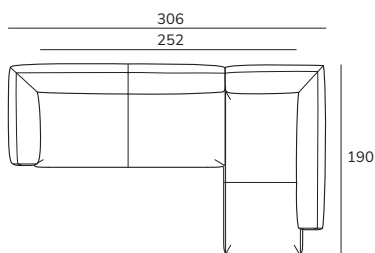

maverick a9

combinatie

3 zits arm links
daybed medium rechts

stof	prijs incl. BTW
Oxford	€ 7.350
Re-wool, Jaali	€ 7.950
Fiord, Steelcut Trio	€ 8.650
Vidar, Baru, Mosaic, Hallingdal	€ 9.050
Coda, Sisu	€ 9.850
Gentle	€ 10.350

maverick a10

combinatie

daybed medium links
3 zits arm rechts

stof	prijs incl. BTW
Oxford	€ 7.350
Re-wool, Jaali	€ 7.950
Fiord, Steelcut Trio	€ 8.650
Vidar, Baru, Mosaic, Hallingdal	€ 9.050
Coda, Sisu	€ 9.850
Gentle	€ 10.350

maverick b7

combinatie

2,5 zits arm links
daybed large rechts

stof	prijs incl. BTW
Oxford	€ 7.350
Re-wool, Jaali	€ 7.950
Fiord, Steelcut Trio	€ 8.650
Vidar, Baru, Mosaic, Hallingdal	€ 9.050
Coda, Sisu	€ 9.850
Gentle	€ 10.350