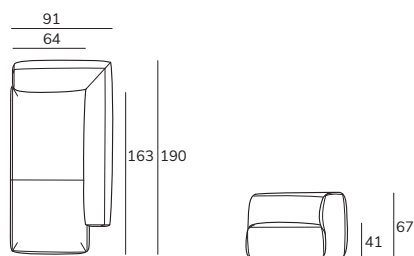

maverick 3 zits

227 cm

BxDxH cm 227x91x67

stof	prijs incl. BTW
Oxford	€ 3.950
Re-wool, Jaali	€ 4.250
Fiord, Steelcut Trio	€ 4.600
Vidar, Baru, Mosaic, Hallingdal	€ 4.800
Coda, Sisu	€ 5.200
Gentle	€ 5.450

maverick daybed medium links

190 cm

BxDxH cm 91x190x67

stof	prijs incl. BTW
Oxford	€ 3.850
Re-wool, Jaali	€ 4.050
Fiord, Steelcut Trio	€ 4.400
Vidar, Baru, Mosaic, Hallingdal	€ 4.600
Coda, Sisu	€ 5.000
Gentle	€ 5.250

mauerick daybed medium rechts

190 cm

BxDxH cm 91x190x67

stof	prijs incl. BTW
Oxford	€ 3.850
Re-wool, Jaali	€ 4.050
Fiord, Steelcut Trio	€ 4.400
Vidar, Baru, Mosaic, Hallingdal	€ 4.600
Coda, Sisu	€ 5.000
Gentle	€ 5.250