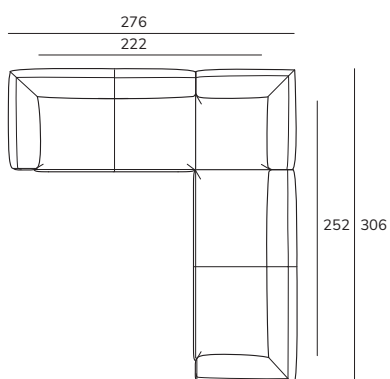

mauerick c19

combinatie

2,5 zits arm links
hoekelement
2,5 zits arm rechts

stof	prijs incl. BTW
Oxford	€ 8.600
Re-wool, Jaali	€ 9.200
Fiord, Steelcut Trio	€ 9.900
Vidar, Baru, Mosaic, Hallingdal	€ 10.300
Coda, Sisu	€ 11.100
Gentle	€ 11.600