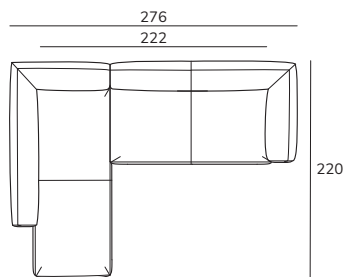

maverick b8

combinatie

daybed large links
2,5 zits arm rechts

stof	prijs incl. BTW
Oxford	€ 7.350
Re-wool, Jaali	€ 7.950
Fiord, Steelcut Trio	€ 8.650
Vidar, Baru, Mosaic, Hallingdal	€ 9.050
Coda, Sisu	€ 9.850
Gentle	€ 10.350

maverick b9

combinatie

3 zits arm links
daybed large rechts

stof	prijs incl. BTW
Oxford	€ 7.600
Re-wool, Jaali	€ 8.200
Fiord, Steelcut Trio	€ 8.900
Vidar, Baru, Mosaic, Hallingdal	€ 9.300
Coda, Sisu	€ 10.100
Gentle	€ 10.600

maverick b10

combinatie

daybed large links
3 zits arm rechts

stof	prijs incl. BTW
Oxford	€ 7.600
Re-wool, Jaali	€ 8.200
Fiord, Steelcut Trio	€ 8.900
Vidar, Baru, Mosaic, Hallingdal	€ 9.300
Coda, Sisu	€ 10.100
Gentle	€ 10.600