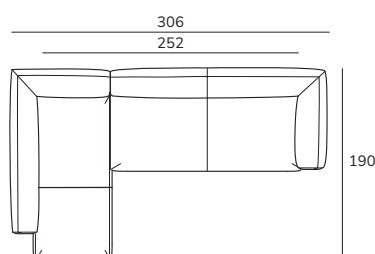

maverick a9

combinatie

3 zits arm links
daybed medium rechts

stof	prijs incl. BTW
Oxford	€ 7.350
Re-wool, Jaali	€ 7.950
Fiord, Steelcut Trio	€ 8.650
Vidar, Baru, Mosaic, Hallingdal	€ 9.050
Coda, Sisu	€ 9.850
Gentle	€ 10.350