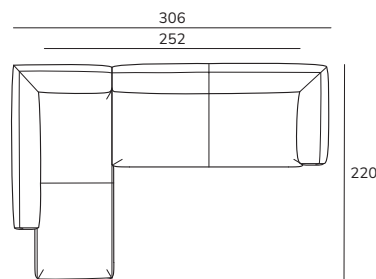

maverick b9

combinatie

3 zits arm links
daybed large rechts

stof	prijs incl. BTW
Oxford	€ 7.600
Re-wool, Jaali	€ 8.200
Fiord, Steelcut Trio	€ 8.900
Vidar, Baru, Mosaic, Hallingdal	€ 9.300
Coda, Sisu	€ 10.100
Gentle	€ 10.600