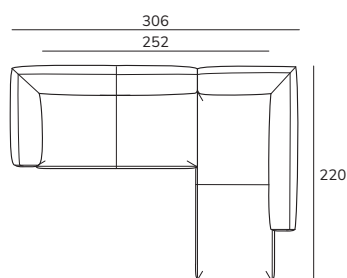

maverick a10

combinatie

daybed medium links
3 zits arm rechts

stof	prijs incl. BTW
Oxford	€ 7.350
Re-wool, Jaali	€ 7.950
Fiord, Steelcut Trio	€ 8.650
Vidar, Baru, Mosaic, Hallingdal	€ 9.050
Coda, Sisu	€ 9.850
Gentle	€ 10.350