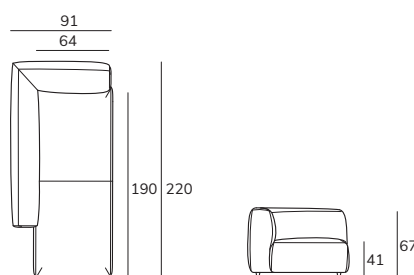

maverick daybed medium links

190 cm

BxDxH cm 91x190x67

stof	prijs incl. BTW
Oxford	€ 3.850
Re-wool, Jaali	€ 4.050
Fiord, Steelcut Trio	€ 4.400
Vidar, Baru, Mosaic, Hallingdal	€ 4.600
Coda, Sisu	€ 5.000
Gentle	€ 5.250

mauerick daybed medium rechts

190 cm

BxDxH cm 91x190x67

stof	prijs incl. BTW
Oxford	€ 3.850
Re-wool, Jaali	€ 4.050
Fiord, Steelcut Trio	€ 4.400
Vidar, Baru, Mosaic, Hallingdal	€ 4.600
Coda, Sisu	€ 5.000
Gentle	€ 5.250